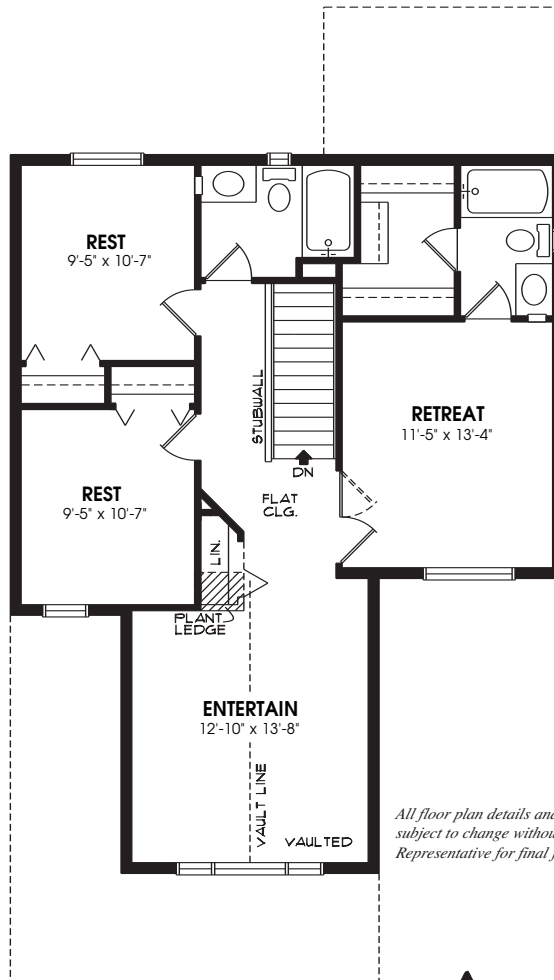

Black Label C

Main Floor: 794 sq.ft.
 Upper Floor: 889 sq.ft.
 Total Area: 1683 sq.ft.

Main Floor

Upper Floor

All floor plan details and drawings, including square footages, are subject to change without notice. Please ask your Avalon Sales Representative for final floor plan information.