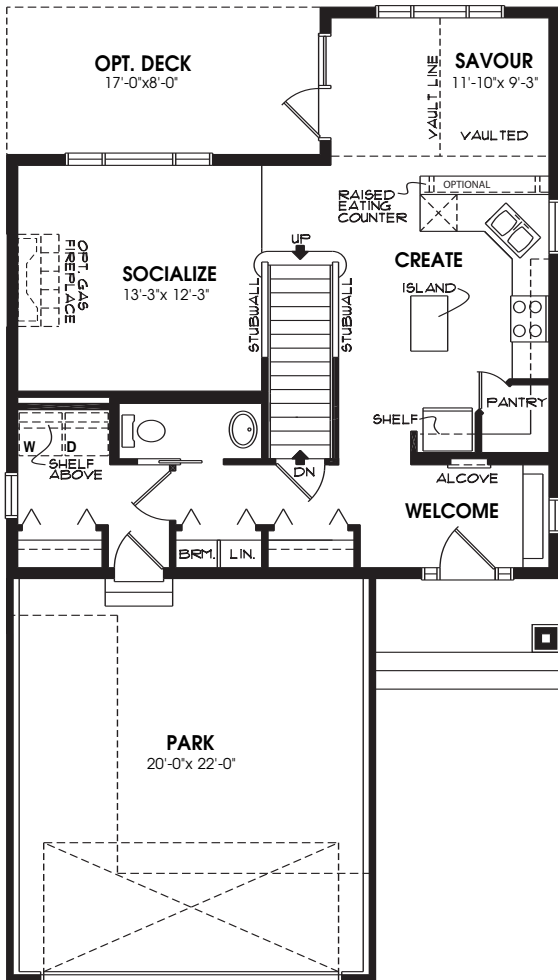

Black Label C

Main Floor: 794 sq.ft.
 Upper Floor: 889 sq.ft.
 Total Area: 1683 sq.ft.

Main Floor

Upper Floor

All floor plan details and drawings, including square footages, are subject to change without notice. Please ask your Avalon Sales Representative for final floor plan information.