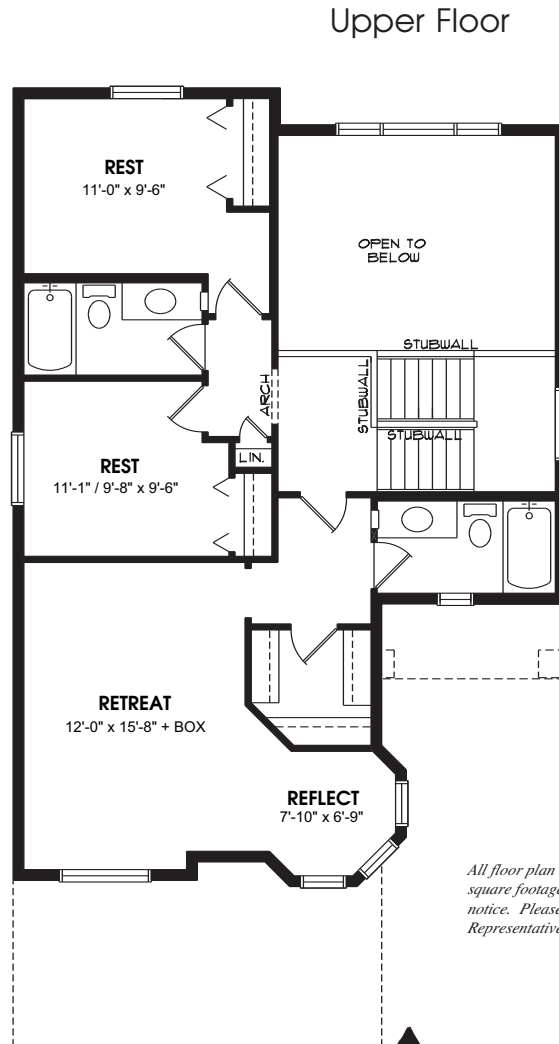

Gold Label C

Main Floor: 822 sq.ft.
 Upper Floor: 862 sq.ft.
 Total Area: 1684 sq.ft.

All floor plan details and drawings, including square footages, are subject to change without notice. Please ask your Avalon Sales Representative for final floor plan information.