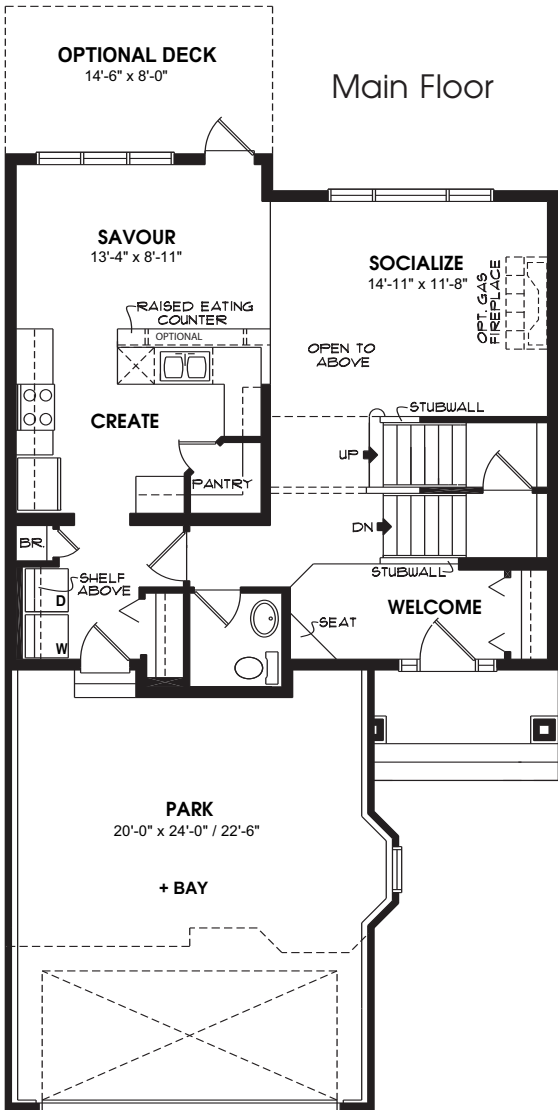

Gold Label C

Main Floor: 822 sq.ft.
 Upper Floor: 862 sq.ft.
 Total Area: 1684 sq.ft.

All floor plan details and drawings, including square footages, are subject to change without notice. Please ask your Avalon Sales Representative for final floor plan information.