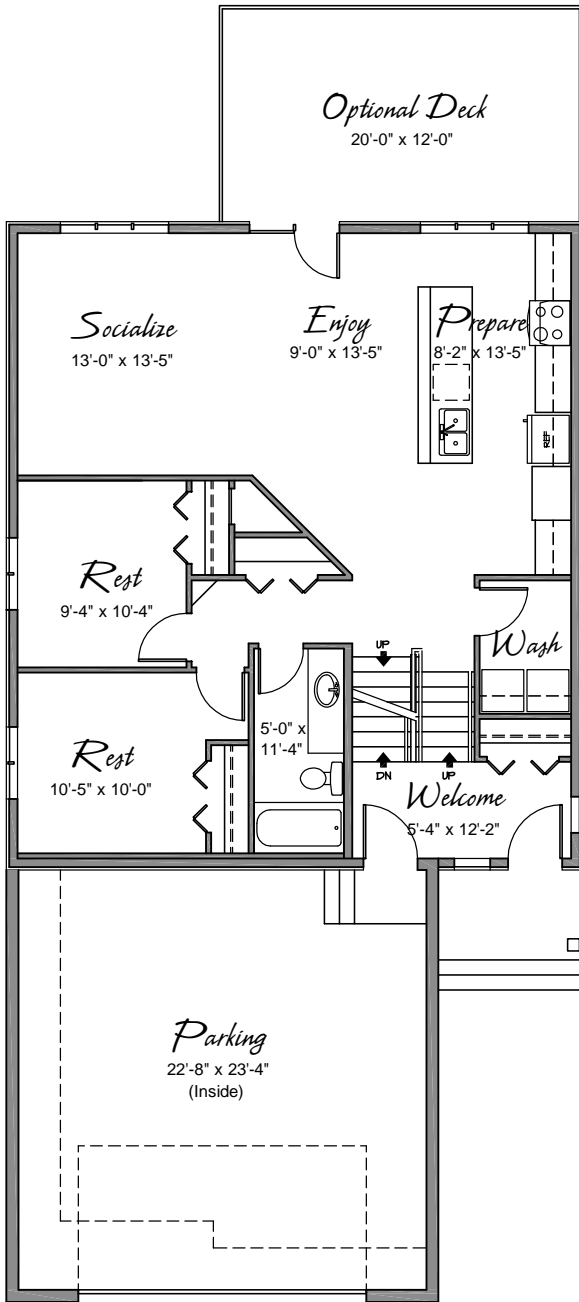

**AVALON**  
CENTRAL ALBERTA  
www.avaloncentralalberta.com

*Main Floor*

*Bonus Room*

## Merlot

Main Floor Area: 1,152 square feet  
Bonus Room: 460 square feet  
Total Area: 1,612 square feet

All floor plan details and drawings, including square footages, are subject to change without notice. Please ask your Avalon Sales Representative for final floor plan information.