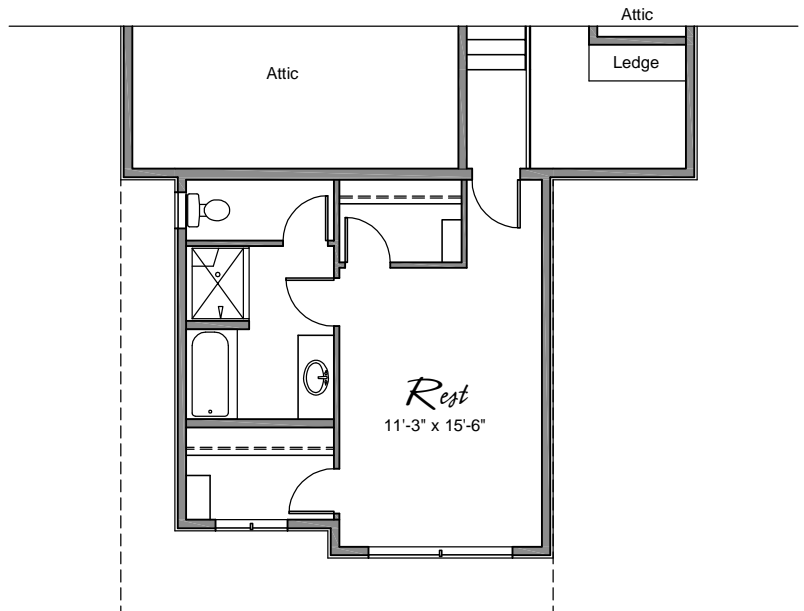

**AVALON**  
CENTRAL ALBERTA  
www.avaloncentralalberta.com

*Main Floor*

*Bonus Room*

## Merlot

Main Floor Area: 1,152 square feet  
Bonus Room: 460 square feet  
Total Area: 1,612 square feet

All floor plan details and drawings, including square footages, are subject to change without notice. Please ask your Avalon Sales Representative for final floor plan information.