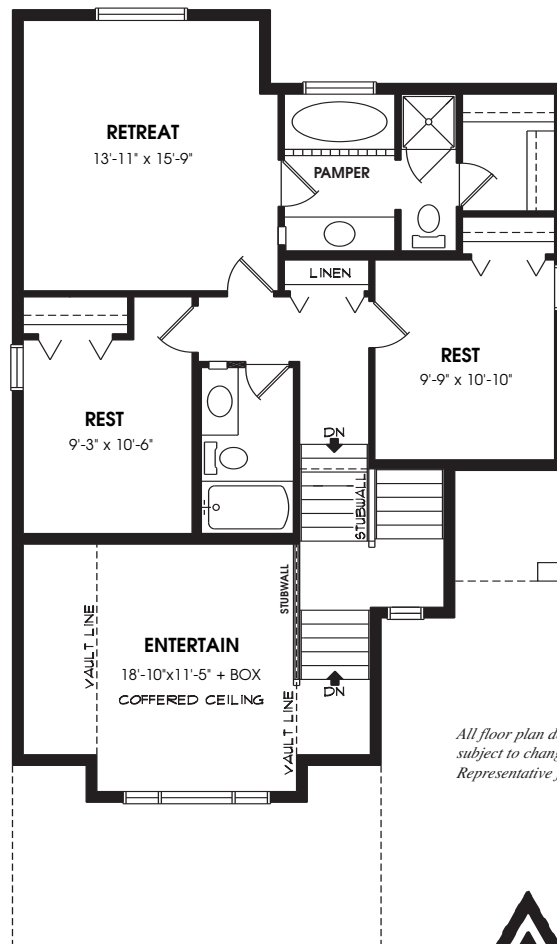

Bordeaux

Inspired French Modern

Vintner Select Platinum Label B

Main Floor: 818 sq.ft.
 Upper Floor: 998 sq.ft.
 Total Area: 1816 sq.ft.

Main Floor

Upper Floor

All floor plan details and drawings, including square footages, are subject to change without notice. Please ask your Avalon Sales Representative for final floor plan information.