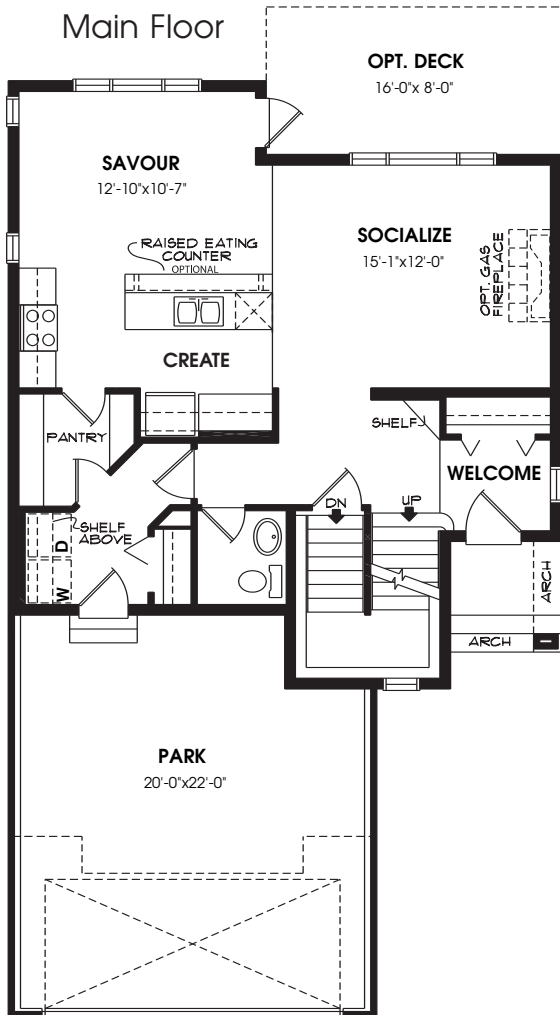

Bordeaux

Inspired French Modern

Vintner Select Platinum Label B

Main Floor: 818 sq.ft.
 Upper Floor: 998 sq.ft.
 Total Area: 1816 sq.ft.

Main Floor

Upper Floor

All floor plan details and drawings, including square footages, are subject to change without notice. Please ask your Avalon Sales Representative for final floor plan information.