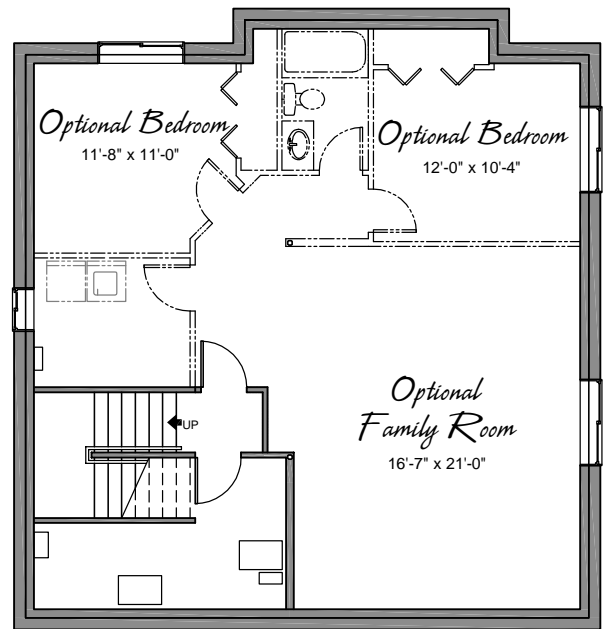

Zinfandel

Main Floor: 1188 square feet
 Basement: 1096 square feet
 Width: 34'-0" Depth: 60'-0"

Main Floor

Optional Basement

All floor plan details and drawings, including square footages, are subject to change without notice. Please ask your Avalon Sales Representative for final floor plan information.