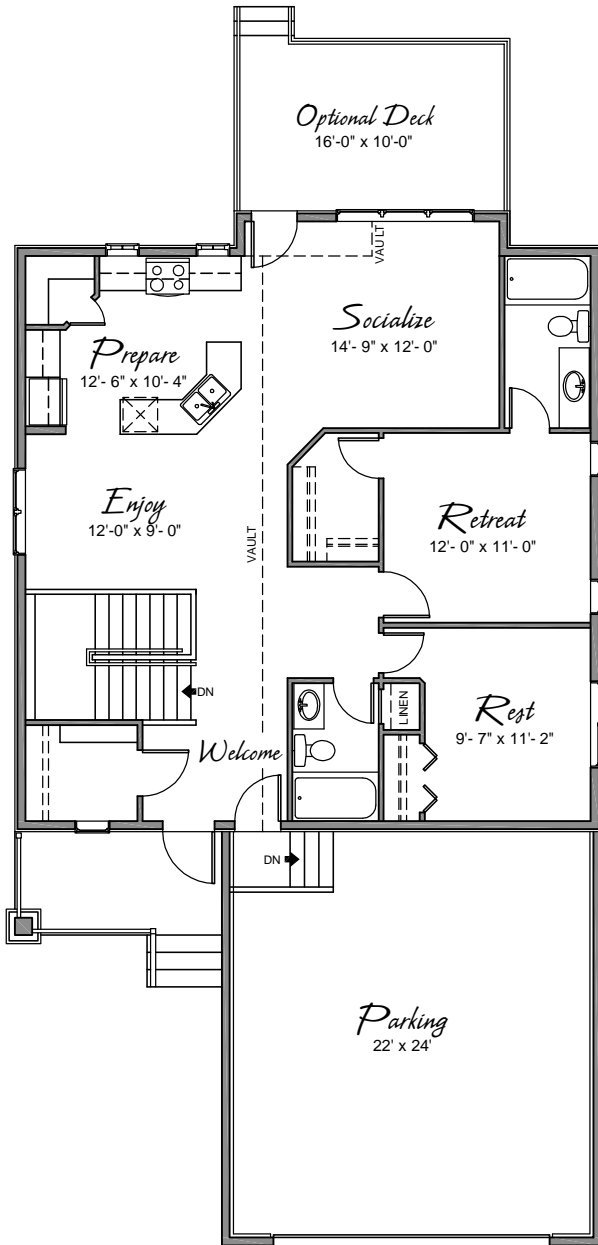

Zinfandel

Main Floor: 1188 square feet
 Basement: 1096 square feet
 Width: 34'-0" Depth: 60'-0"

Main Floor

Optional Basement

All floor plan details and drawings, including square footages, are subject to change without notice. Please ask your Avalon Sales Representative for final floor plan information.