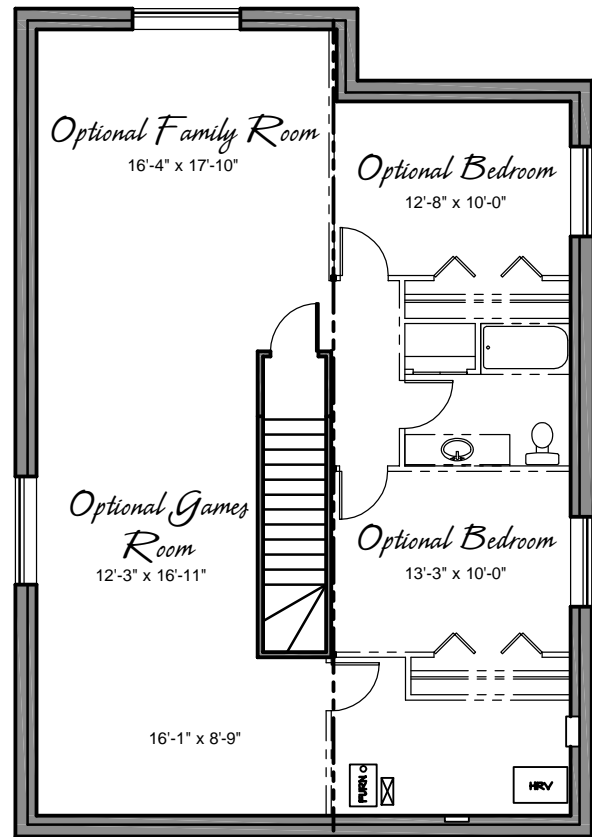

**AVALON**  
CENTRAL ALBERTA  
www.avaloncentralalberta.com

**Gamay**

*Optional Basement*

Main Floor: 1420 square feet  
Basement: 1317 square feet  
Width: 32'-0" Depth: 70'-0"

All floor plan details and drawings, including square footages, are subject to change without notice. Please ask your Avalon Sales Representative for final floor plan information.