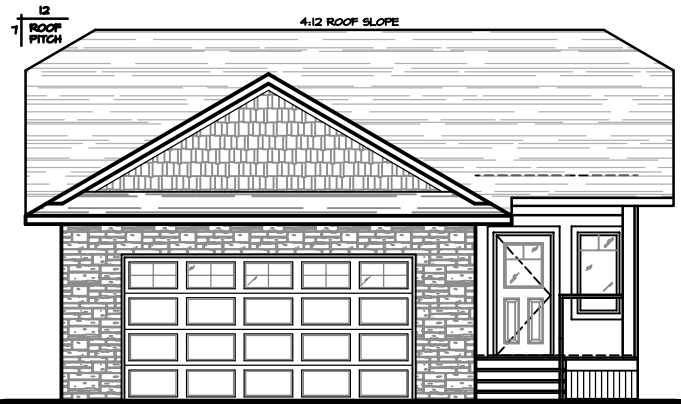

**AVALON**  
CENTRAL ALBERTA  
www.avaloncentralalberta.com

**Gamay**

*Optional Basement*

Main Floor: 1420 square feet  
Basement: 1317 square feet  
Width: 32'-0" Depth: 70'-0"

All floor plan details and drawings, including square footages, are subject to change without notice. Please ask your Avalon Sales Representative for final floor plan information.