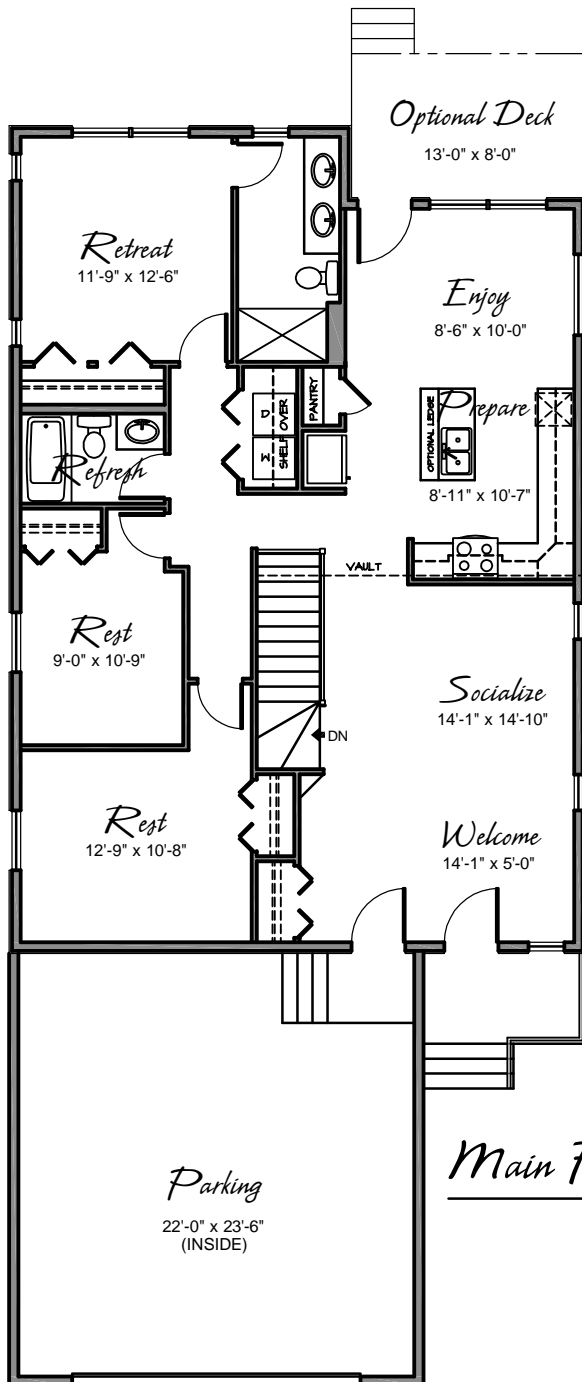

**AVALON**  
CENTRAL ALBERTA  
www.avaloncentralalberta.com

**Gamay**

*Optional Basement*

Main Floor: 1420 square feet  
Basement: 1317 square feet  
Width: 32'-0" Depth: 70'-0"

All floor plan details and drawings, including square footages, are subject to change without notice. Please ask your Avalon Sales Representative for final floor plan information.