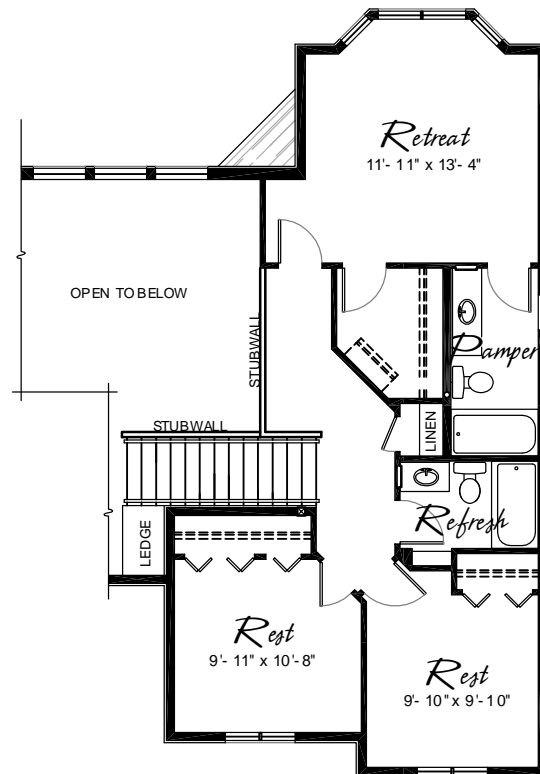

Second Floor