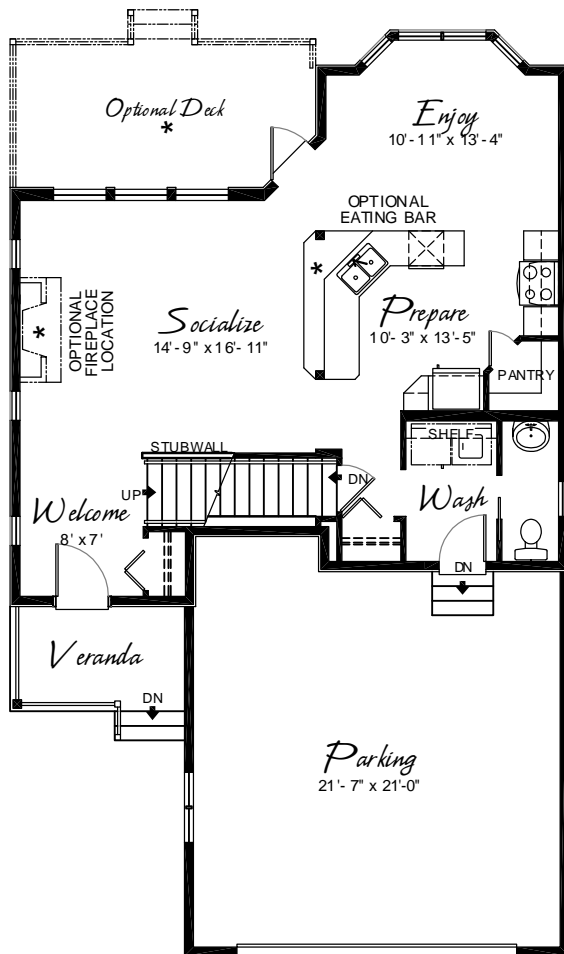

Pinot

Main Floor: 833 square feet
Second Floor: 747 square feet
Total Area: 1580 square feet

Main Floor