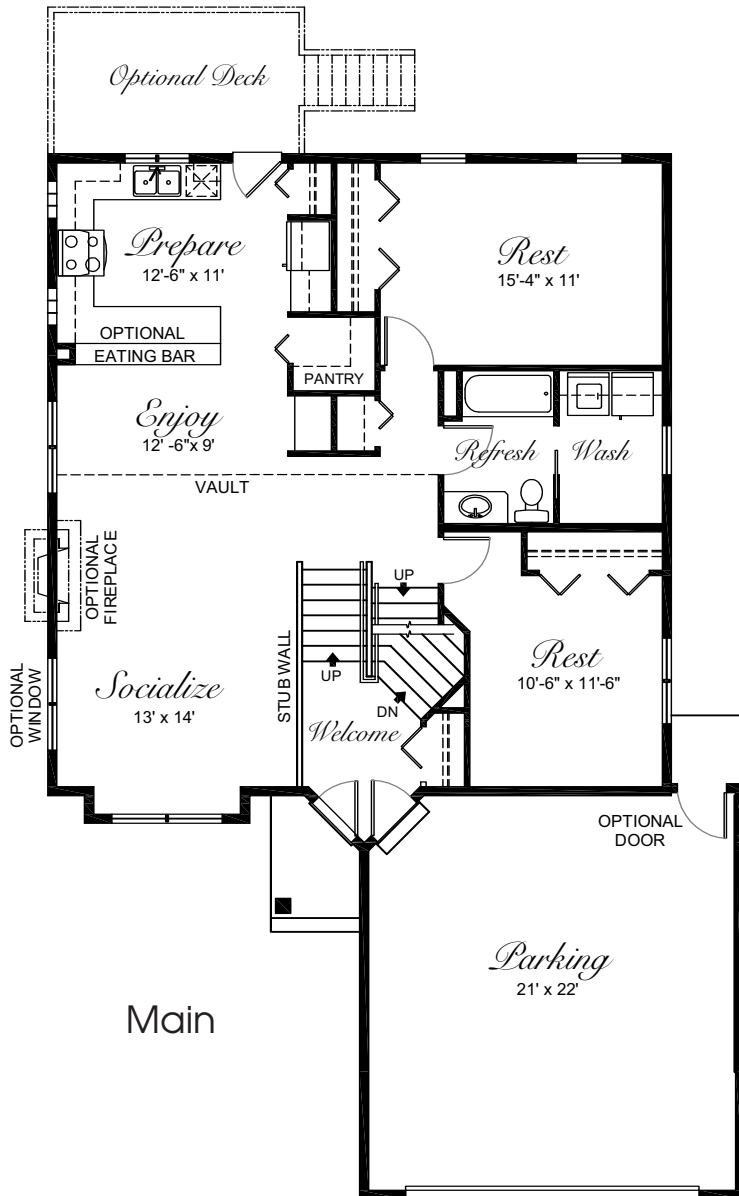

# Shiraz III

Main Floor: 1214 sq.ft.  
 Bonus Room: 362 sq.ft.  
 Total Area: 1576 sq.ft.

*All floor plan details and drawings, including square footages, are subject to change without notice. Please ask your Avalon Sales Representative for final floor plan information.*