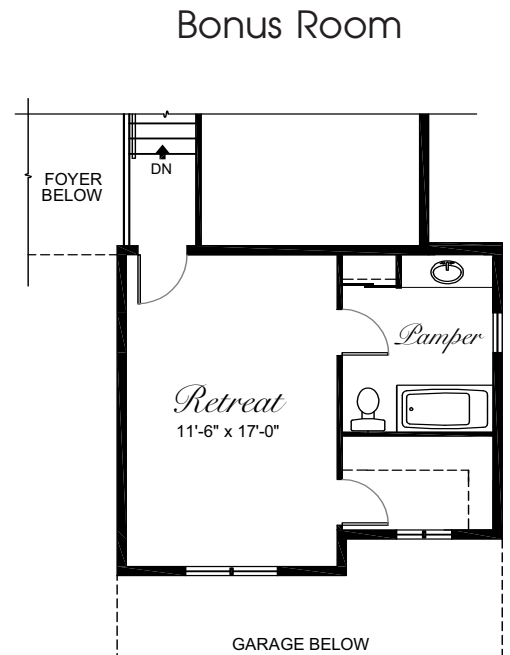

# Shiraz III

Main Floor: 1214 sq.ft.  
 Bonus Room: 362 sq.ft.  
 Total Area: 1576 sq.ft.

*All floor plan details and drawings, including square footages, are subject to change without notice. Please ask your Avalon Sales Representative for final floor plan information.*