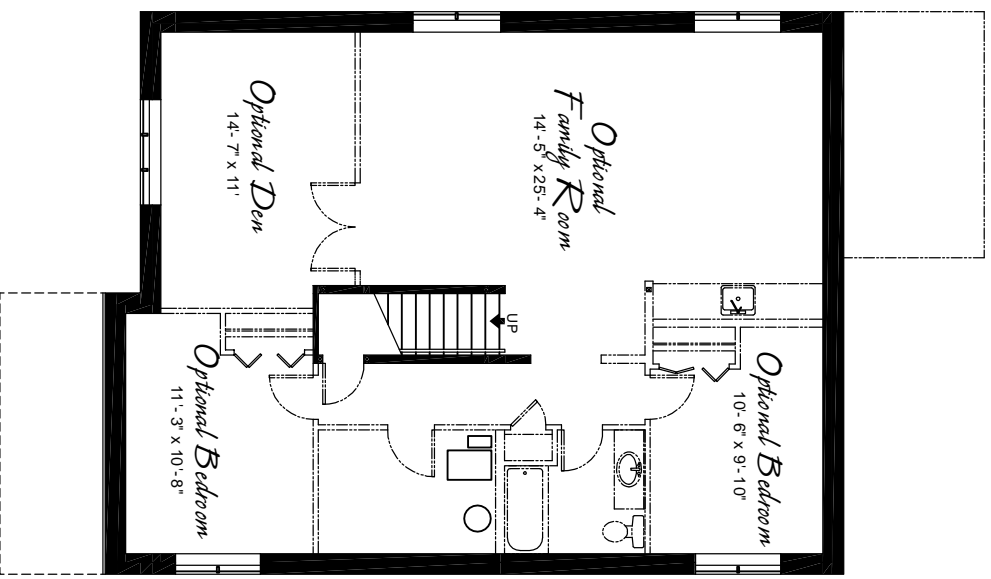

## Aura

Main Floor Area: 1,312 square feet  
 Future Basement: 1,215 square feet  
 Total Area: 2,527 square feet

## Main Floor