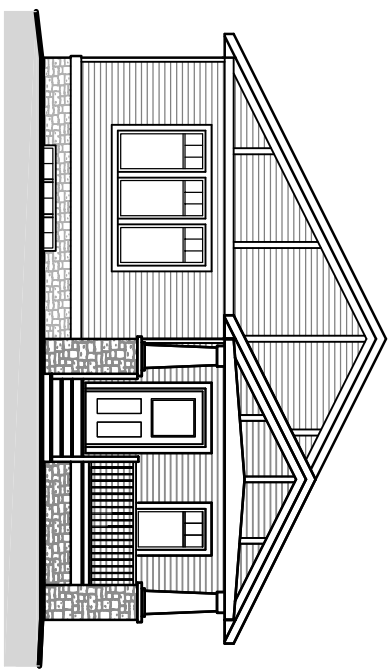

# ZEN •

LIVING IN balance

## Aura

Main Floor Area: 1,312 square feet  
 Future Basement: 1,215 square feet  
 Total Area: 2,527 square feet

## Main Floor