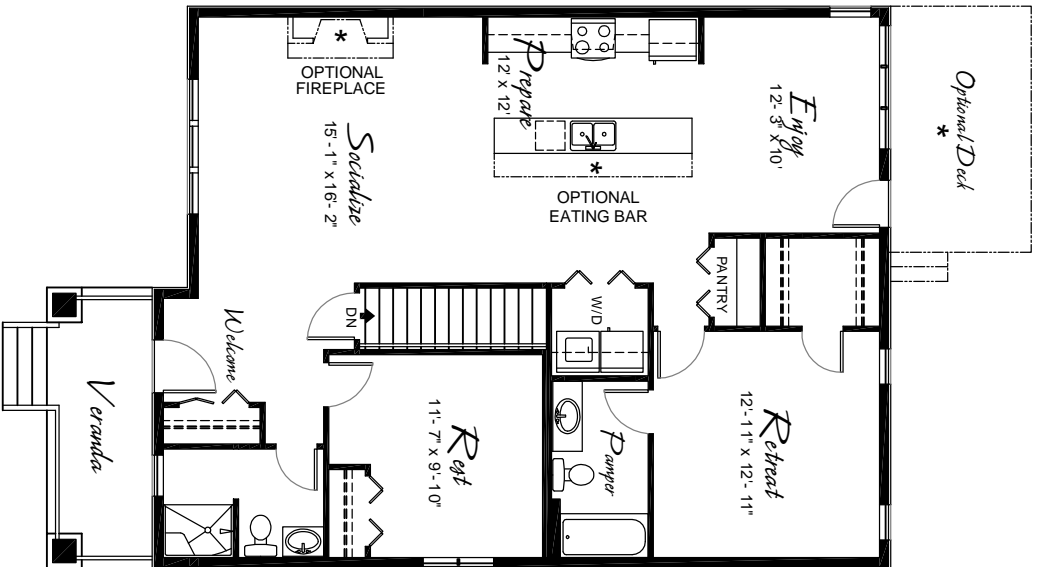

## Aura

Main Floor Area: 1,312 square feet  
 Future Basement: 1,215 square feet  
 Total Area: 2,527 square feet

## Main Floor