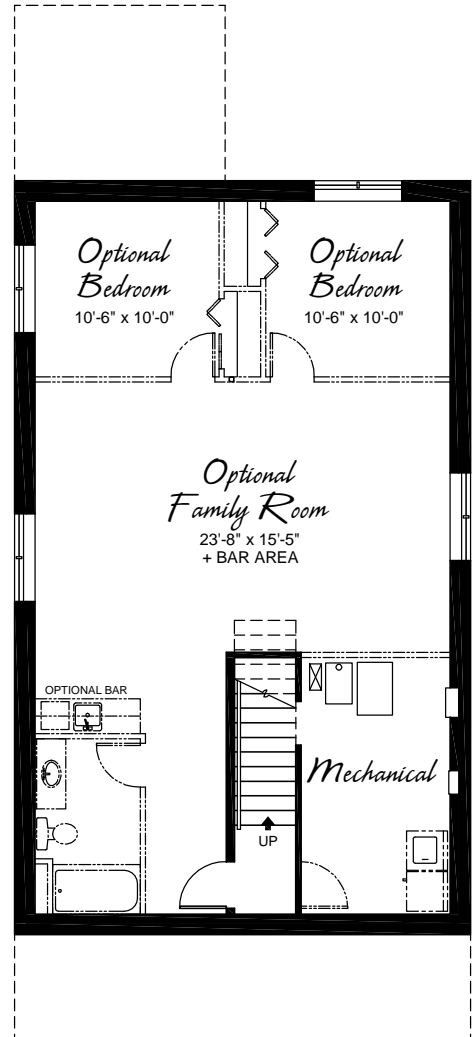

Charisma

Main Floor Area: 1118 square feet
 Future Basement: 1028 square feet
 Total Area: 2146 square feet

Main Floor

Basement

All floor plan details and drawings, including square footages, are subject to change without notice. Please ask your Avalon Sales Representative for final floor plan information.