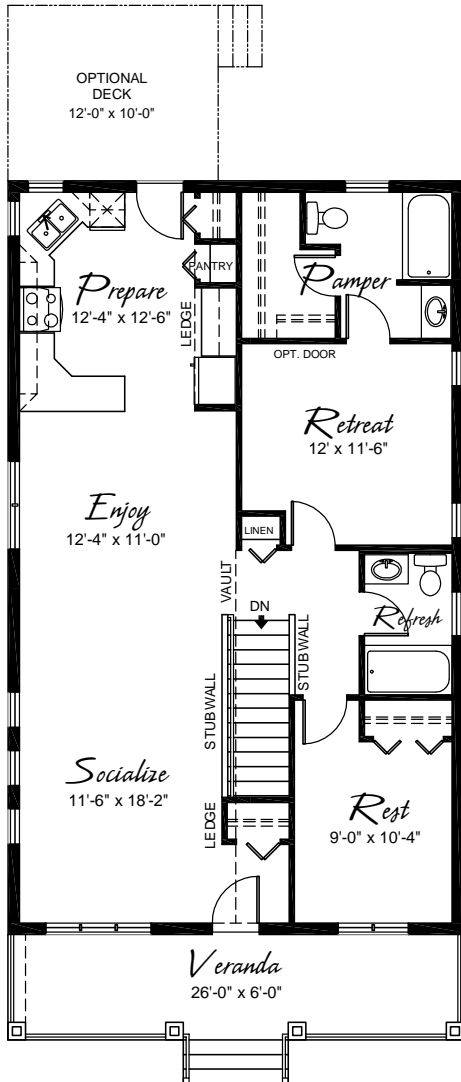

Charisma

Main Floor Area: 1118 square feet
 Future Basement: 1028 square feet
 Total Area: 2146 square feet

Main Floor

Basement

All floor plan details and drawings, including square footages, are subject to change without notice. Please ask your Avalon Sales Representative for final floor plan information.