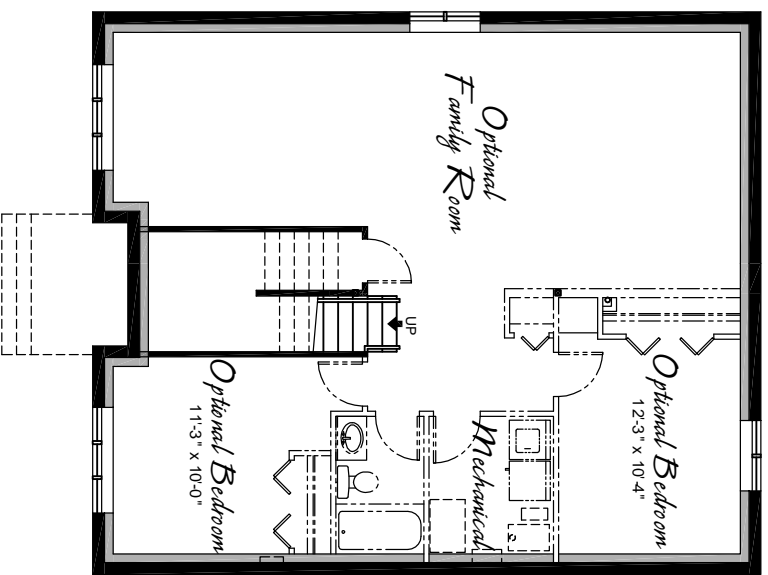

ZEN

LIVING in balance

Inspiration

Main Floor Area: 1,202 square feet
 Future Basement: 1,108 square feet
 Total Area: 2,310 square feet

Main Floor

Basement

All floor plan details and drawings, including square footages, are subject to change without notice. Please ask your Avalon Sales Representative for final floor plan information.