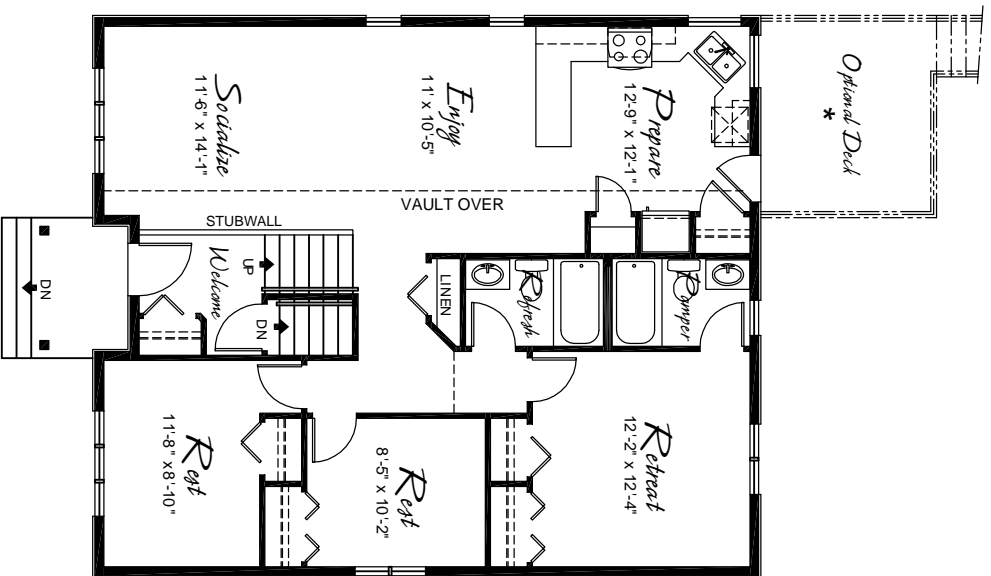

ZEN

LIVING in balance

Inspiration

Main Floor Area: 1,202 square feet
 Future Basement: 1,108 square feet
 Total Area: 2,310 square feet

Main Floor

Basement

All floor plan details and drawings, including square footages, are subject to change without notice. Please ask your Avalon Sales Representative for final floor plan information.