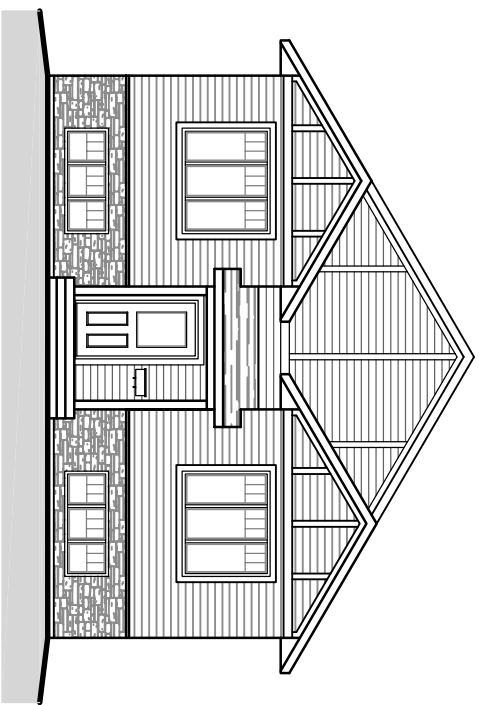

ZEN

LIVING in balance

Inspiration

Main Floor Area: 1,202 square feet
 Future Basement: 1,108 square feet
 Total Area: 2,310 square feet

Main Floor

Basement

All floor plan details and drawings, including square footages, are subject to change without notice. Please ask your Avalon Sales Representative for final floor plan information.