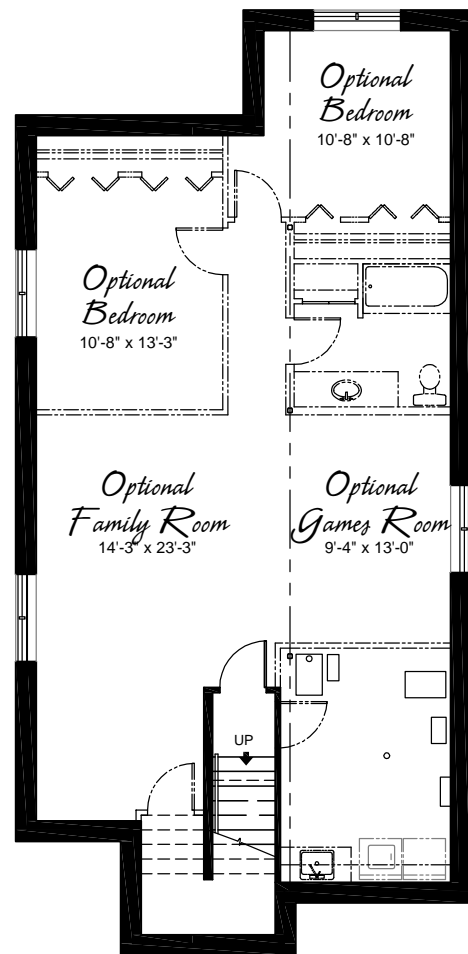

Meditation

Main Floor Area: 1,243 square feet
Future Basement: 1062 square feet
Total Area: 2305 square feet

Width: 26'
Depth: 54'

Basement