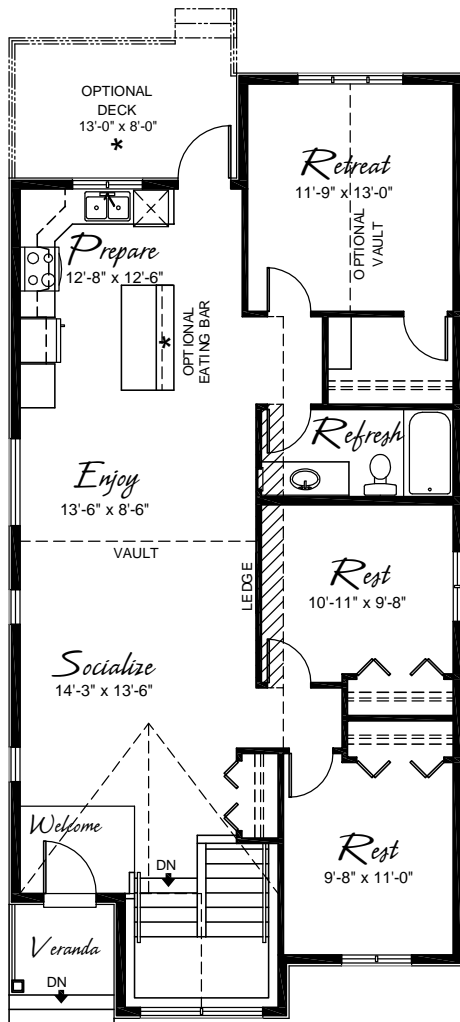

Meditation

Main Floor Area: 1,243 square feet
Future Basement: 1062 square feet
Total Area: 2305 square feet

Width: 26'
Depth: 54'

Main Floor