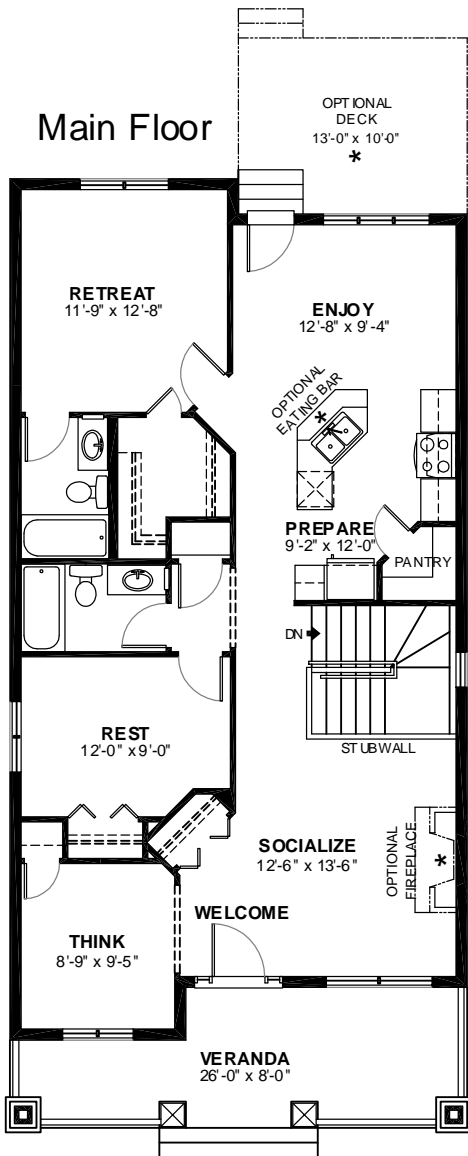

Serenity

Main Floor Area: 1,200 square feet
 Future Basement: 1,102 square feet
 Total Area: 2,302 square feet

All floor plan details and drawings, including square footages, are subject to change without notice. Please ask your Avalon Sales Representative for final floor plan information.