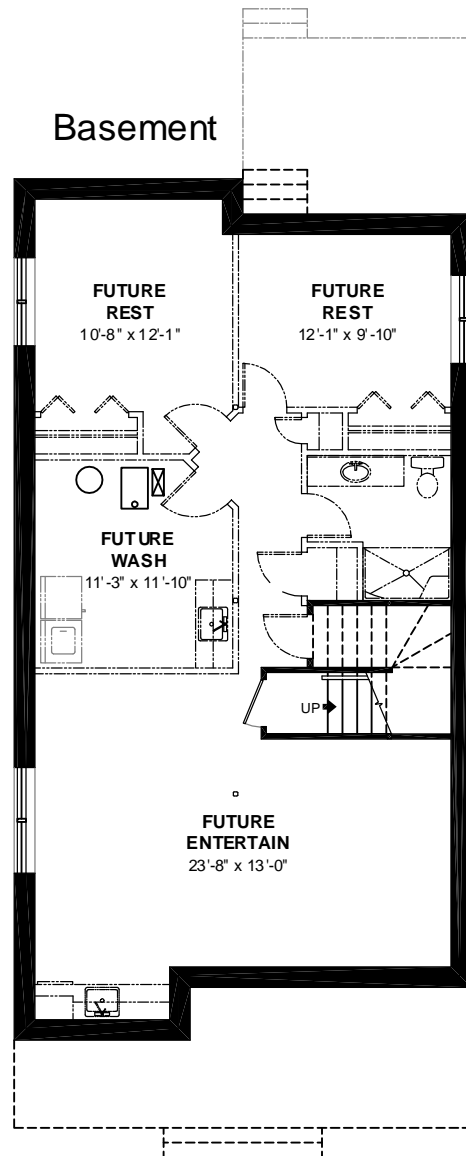

Serenity

Main Floor Area: 1,200 square feet
 Future Basement: 1,102 square feet
 Total Area: 2,302 square feet

All floor plan details and drawings, including square footages, are subject to change without notice. Please ask your Avalon Sales Representative for final floor plan information.