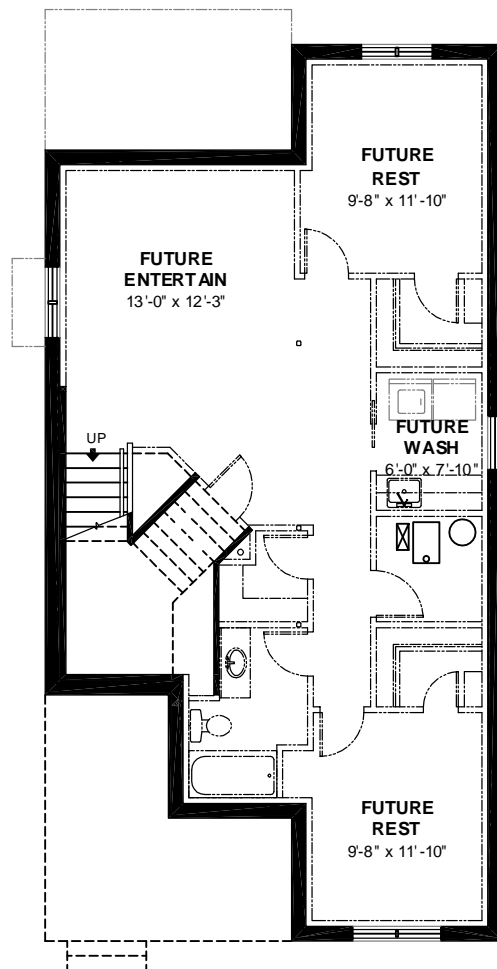

# Tranquility

Main Floor Area: 1,095 square feet  
 Future Basement: 969 square feet  
 Total Area: 2,064 square feet

Main Floor

Optional Basement

All floor plan details and drawings, including square footages, are subject to change without notice. Please ask your Avalon Sales Representative for final floor plan information.