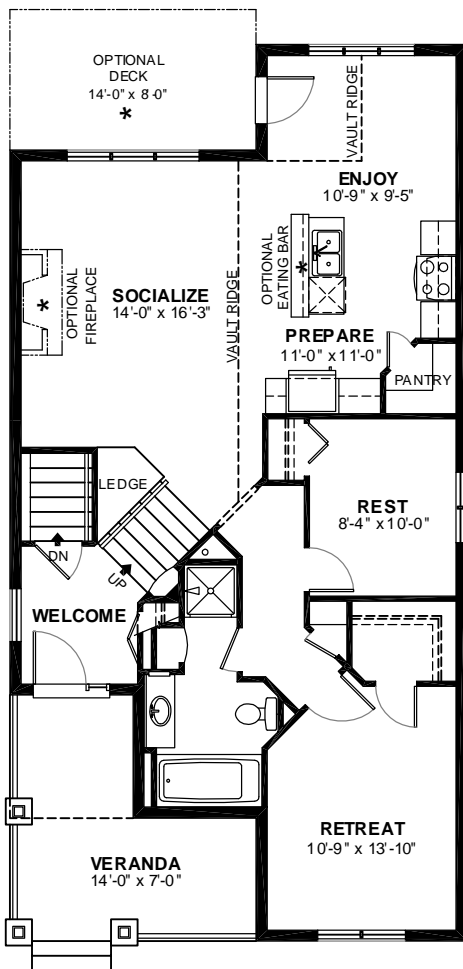

# Tranquility

Main Floor Area: 1,095 square feet  
 Future Basement: 969 square feet  
 Total Area: 2,064 square feet

Main Floor

Optional Basement

All floor plan details and drawings, including square footages, are subject to change without notice. Please ask your Avalon Sales Representative for final floor plan information.