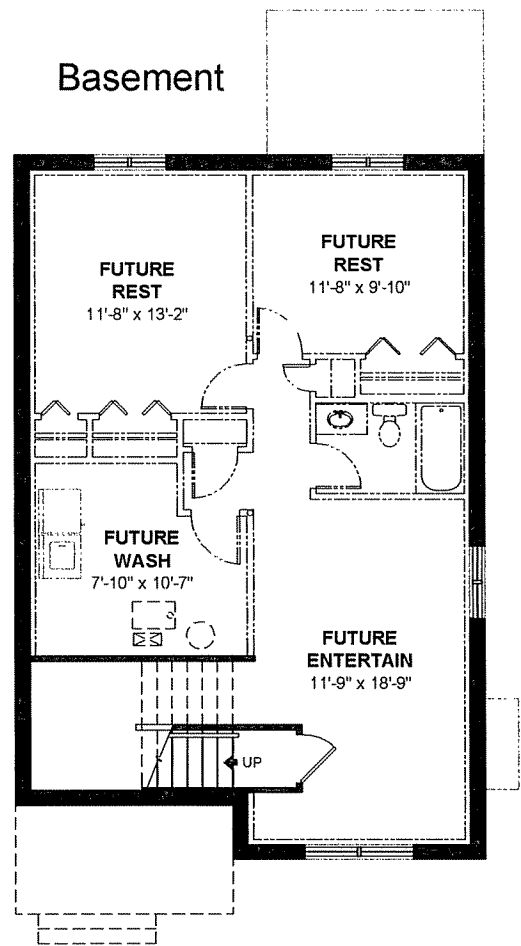

Wisdom

Main Floor: 978 sq.ft.
 Future Basement : 872 sq.ft.
 Total Area: 1,850 sq.ft.

All floor plan details and drawings, including square footages, are subject to change without notice. Please ask your Avalon Sales Representative for final floor plan information