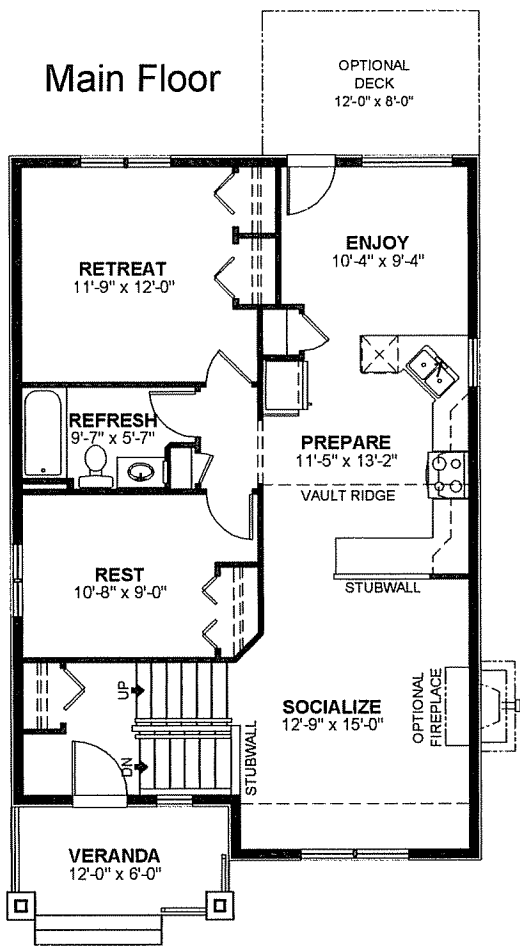

Wisdom

Main Floor: 978 sq.ft.
 Future Basement : 872 sq.ft.
 Total Area: 1,850 sq.ft.

All floor plan details and drawings, including square footages, are subject to change without notice. Please ask your Avalon Sales Representative for final floor plan information